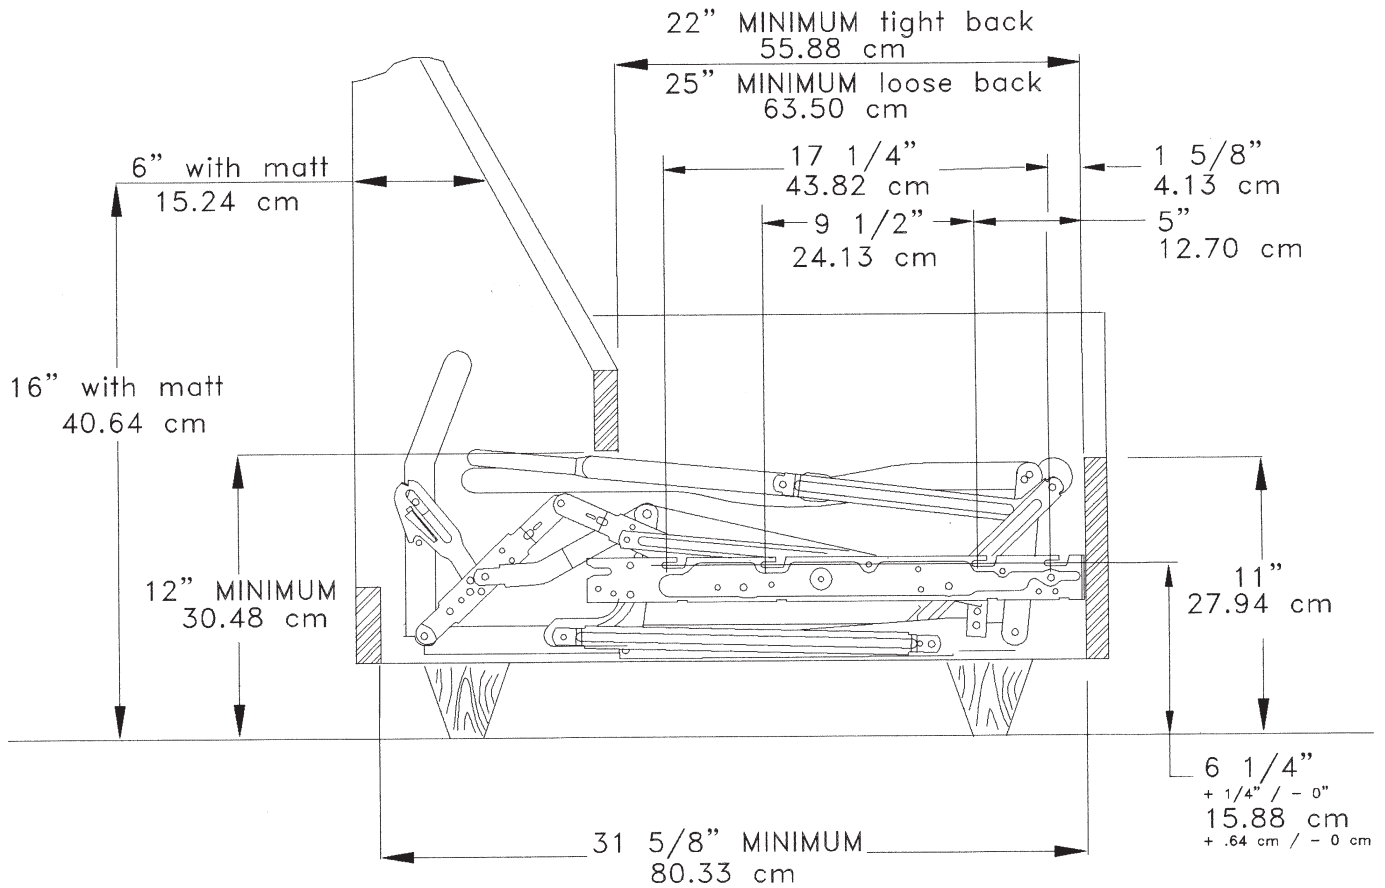

STANDARD LENGTH TUBULAR SLEEPER

Available Mounting Sizes:

31 inch	78.74 cm
40 inch	101.60 cm
44 inch	111.76 cm
48 inch	121.92 cm
60 inch	152.40 cm
67 inch	170.18 cm
68 inch	172.72 cm

Mattress Specifications:

Thickness:	4 inch - 5 inch (10.16cm - 12.70cm)
Length:	71 inch - 72 inch (180.34 cm - 182.88 cm)
Width:	Unit size minus 8 inches (20.32 cm)

MOUNTING SPECIFICATIONS

Note:
All Frame Dimensions are Minimum.