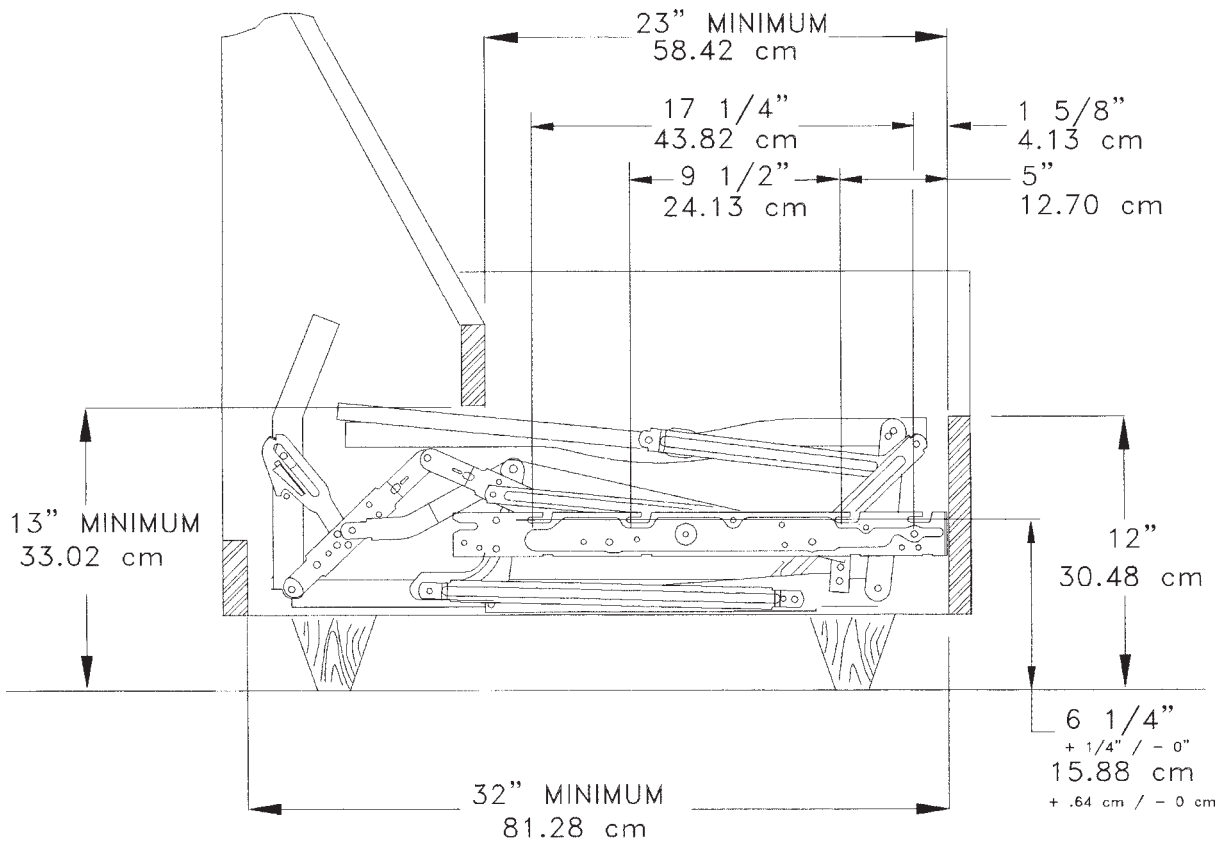

3500 SERIES

SQUARE TUBULAR SLEEP SOFA

Available Mounting Sizes:	44 inch	111.76 cm
	48 inch	121.92 cm
	55 inch	139.70 cm
	60 inch	152.40 cm
	68 inch	172.72 cm

Mattress Specifications:	Thickness: 5 inch - 6 inch	(12.70cm - 15.24cm)
	Length: 72 inch	(182.88cm)
	Width: Unit size minus 8 inches	(20.32 cm)

MOUNTING SPECIFICATIONS

Note:
All Frame Dimensions are Minimum.